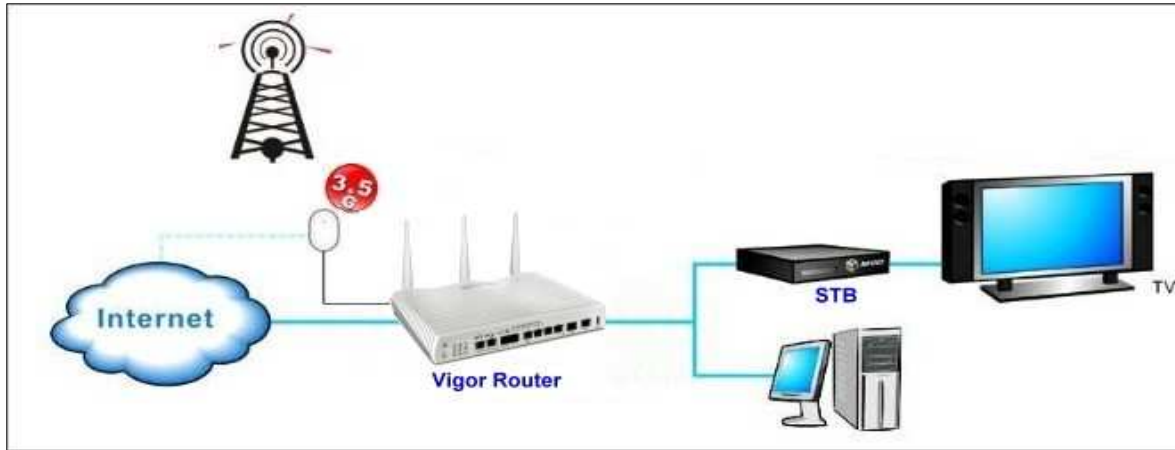

### 3G modem/cellphone list

The following 3G modems / cellphones have been tested with Vigor2110 series , Vigor2130 series, Vigor2710 series , Vigor2800 series , Vigor2820 series , Vigor2910 series , Vigor2920 series, Vigor3100 series , VigorPro 5510 series and VigorIPPBX 2820 series. Many other standard 3G modems / cellphones will also work and please download latest Firmware for your Vigor Router.